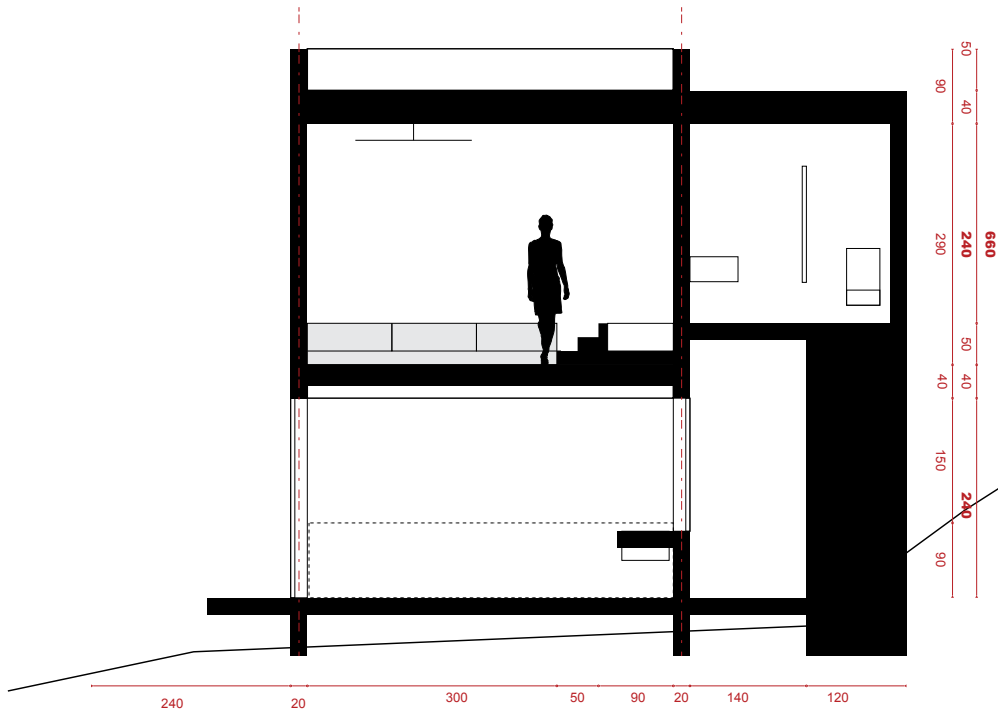

**TNW** 2016 12 TNW TOWER

**WEB** [www.TracingNewWays.com](http://www.TracingNewWays.com)

**FACEBOOK** <https://www.facebook.com/pages/Tracing-New-Ways/398102223580424>

**01**

indoor 15m<sup>2</sup>  
outdoor 8m<sup>2</sup>

**00**

indoor 17m<sup>2</sup>  
outdoor 35m<sup>2</sup>

indoor **32**m<sup>2</sup>  
outdoor **43**m<sup>2</sup>

**THE TOWER**  
constructed 06 / 09 2016

**THE ROAD**  
constructed 06 2014

**THE ROAD**  
constructed 06 2014