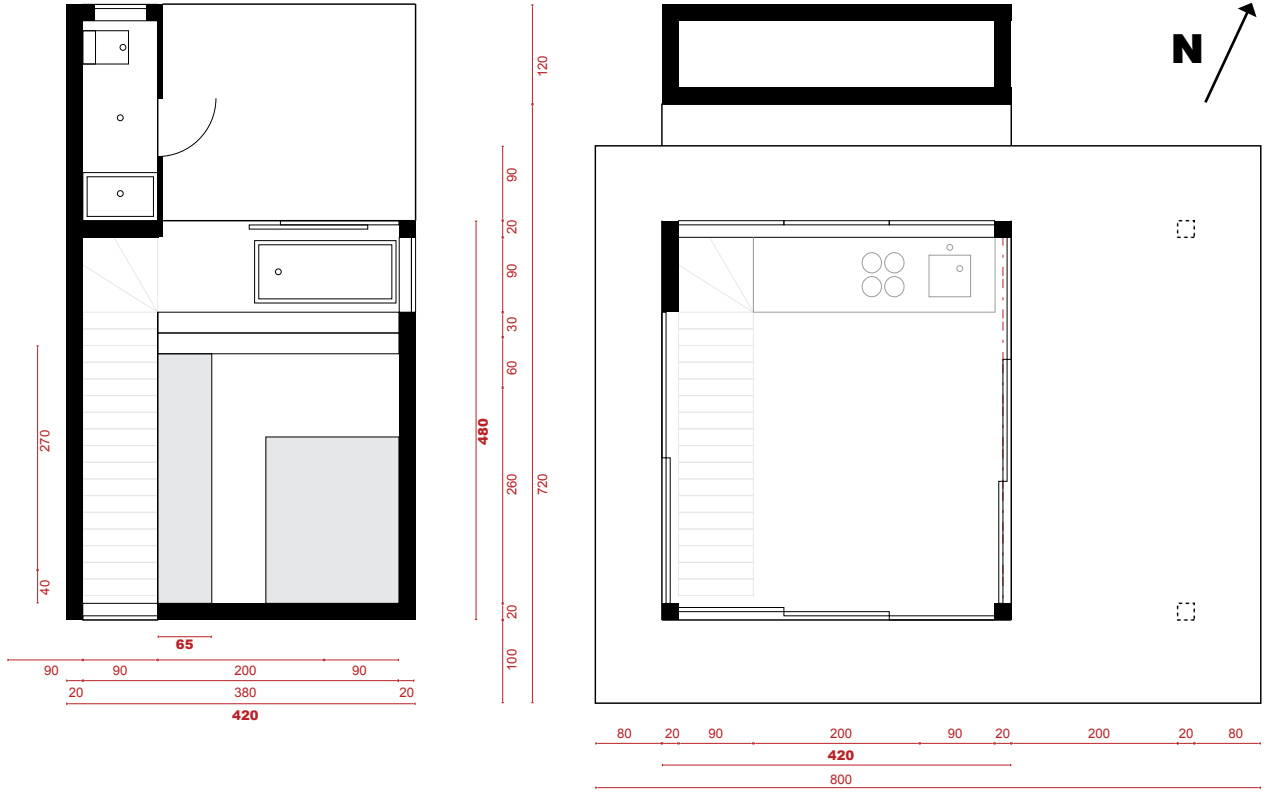

**TNW** 2016 12 TNW TOWER

**WEB** [www.TracingNewWays.com](http://www.TracingNewWays.com)

**FACEBOOK** <https://www.facebook.com/pages/Tracing-New-Ways/398102223580424>

**01**

indoor 15m<sup>2</sup>  
outdoor 8m<sup>2</sup>

**00**

indoor 17m<sup>2</sup>  
outdoor 35m<sup>2</sup>

indoor **32**m<sup>2</sup>  
outdoor **43**m<sup>2</sup>

**THE TOWER**  
constructed 06 / 09 2016

**THE ROAD**  
constructed 06 2014

**THE ROAD**  
constructed 06 2014